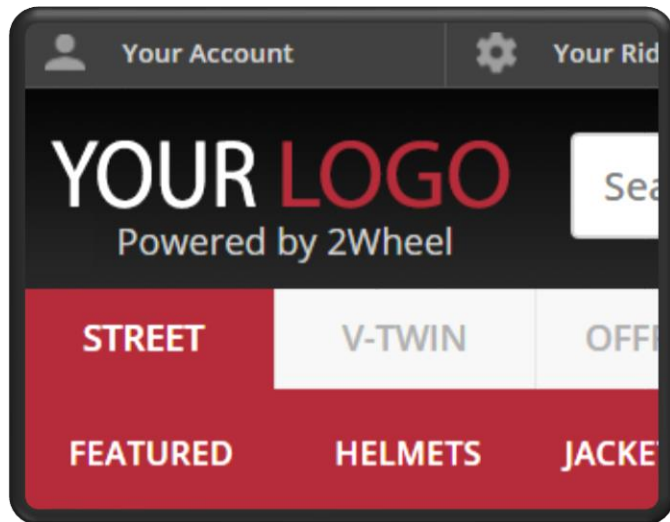

Co-Branded Experience

Tier 1 partners have the option to **co-brand the 2Wheel.com website** with their logo so new and returning customers view their brand association.

Your logo can be easily uploaded through your partner portal and will display for anyone who clicks through your partner referral link.

Register for Free and start earning at <https://www.2wheel.com/partner/>